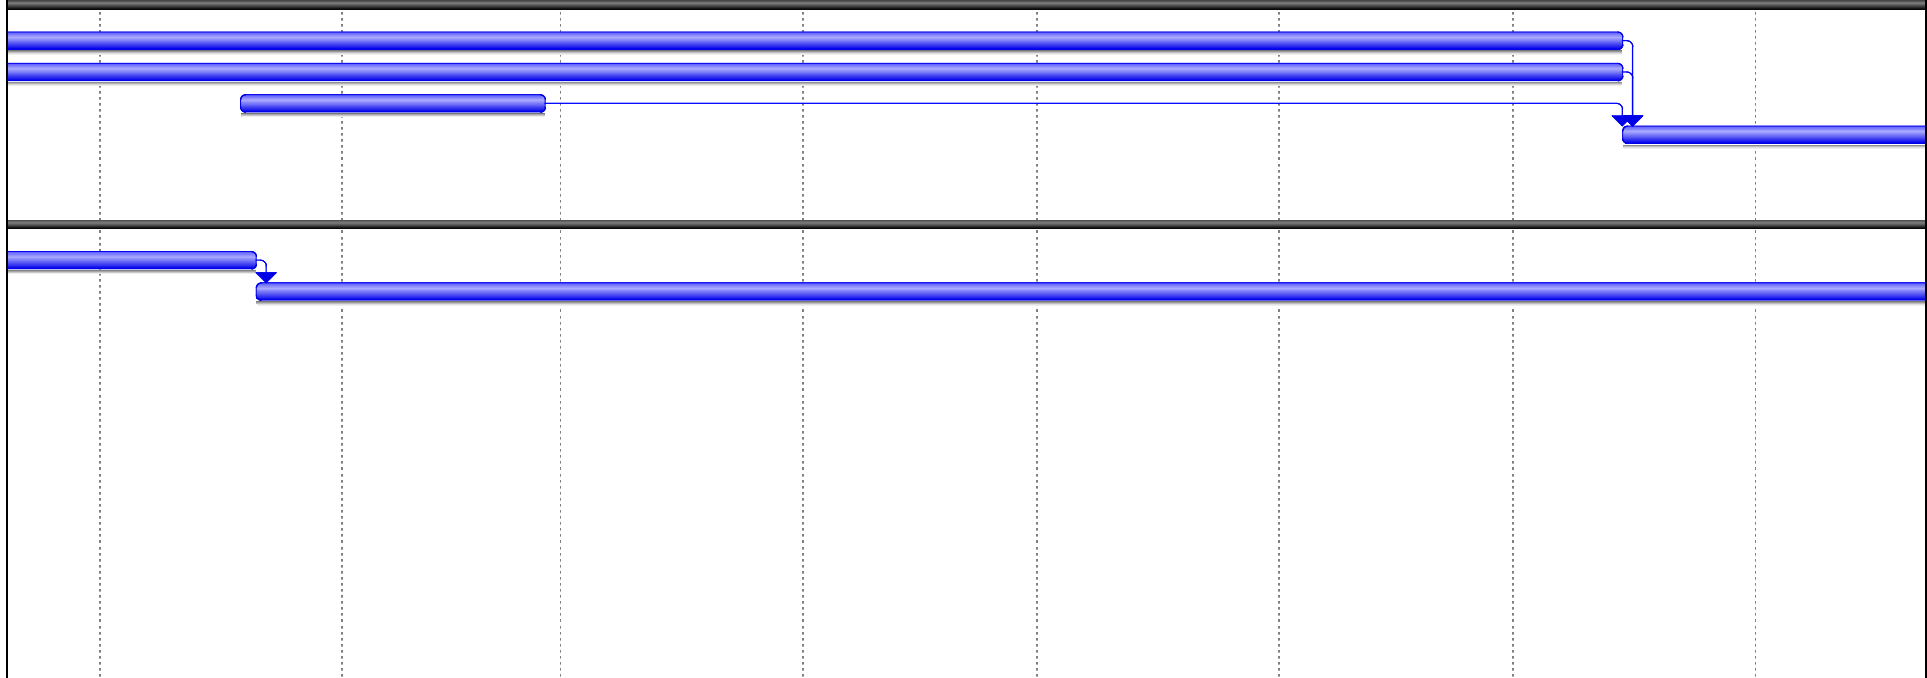

Project: Timeline2 Date: Tue 12/8/09	Task		Milestone		External Tasks	
	Split		Summary		External Milestone	
	Progress		Project Summary		Deadline	

	Jan '10				Feb '10				Mar '10				Apr '10				May '10				Jun '10				Jul '10				Aug '10					
20	27	3	10	17	24	31	7	14	21	28	7	14	21	28	4	11	18	25	2	9	16	23	30	6	13	20	27	4	11	18	25	1	8	15

0

Project: Timeline2 Date: Tue 12/8/09	Task		Milestone		External Tasks	
	Split		Summary		External Milestone	
	Progress		Project Summary		Deadline	

Sep '10					Oct '10					Nov '10					Dec '10					Jan '11					Feb '11					Mar '11					Apr '11				
22	29	5	12	19	26	3	10	17	24	31	7	14	21	28	5	12	19	26	2	9	16	23	30	6	13	20	27	6	13	20	27	3	10	17					

Project: Timeline2 Date: Tue 12/8/09	Task		Milestone		External Tasks	
	Split		Summary		External Milestone	
	Progress		Project Summary		Deadline	

	May '11					Jun '11				Jul '11				Aug '11				Sep '11				Oct '11				Nov '11				Dec '11				
24	1	8	15	22	29	5	12	19	26	3	10	17	24	31	7	14	21	28	4	11	18	25	2	9	16	23	30	6	13	20	27	4	11	18

Project: Timeline2 Date: Tue 12/8/09	Task		Milestone		External Tasks	
	Split		Summary		External Milestone	
	Progress		Project Summary		Deadline	