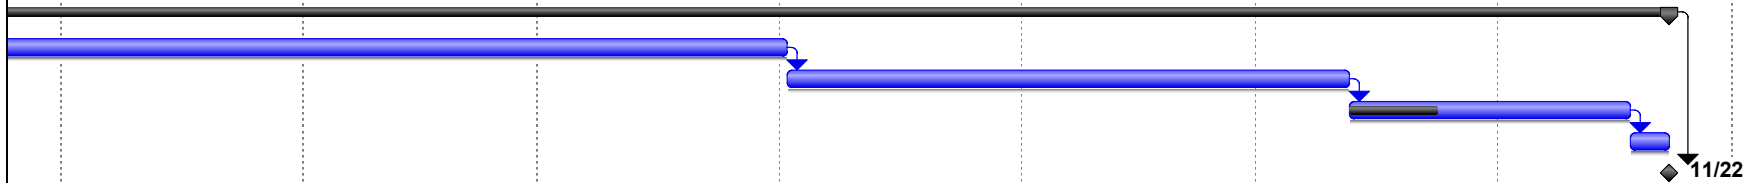

May '11					Jun '11				Jul '11				Aug '11				Sep '11				Oct '11				Nov '11				Dec '11				
24	1	8	15	22	29	5	12	19	26	3	10	17	24	31	7	14	21	28	4	11	18	25	2	9	16	23	30	6	13	20	27	4	11	18

Project: Timeline2 Date: Tue 12/8/09	Task		Milestone		External Tasks	
	Split		Summary		External Milestone	
	Progress		Project Summary		Deadline