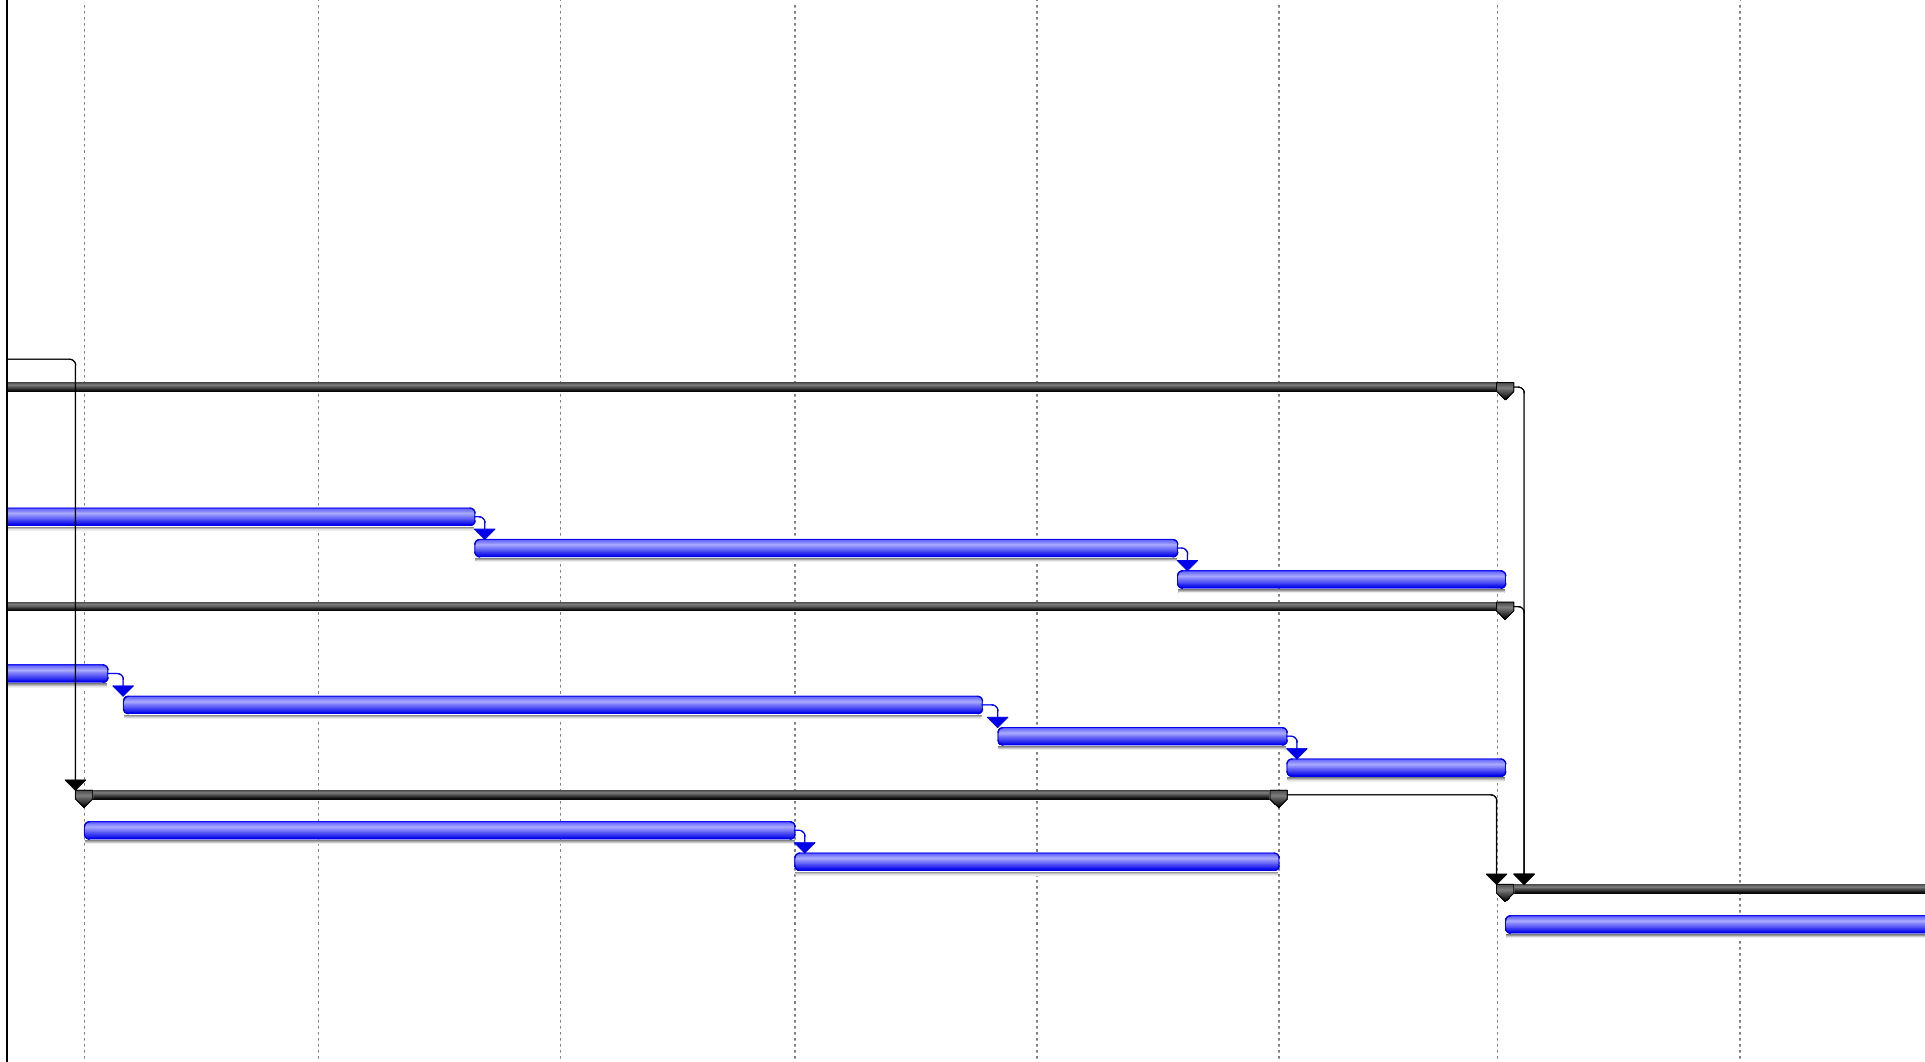

Project: Timeline2 Date: Tue 12/8/09	Task		Milestone		External Tasks	
	Split		Summary		External Milestone	
	Progress		Project Summary		Deadline	

	Jan '10				Feb '10				Mar '10				Apr '10				May '10				Jun '10				Jul '10				Aug '10					
20	27	3	10	17	24	31	7	14	21	28	7	14	21	28	4	11	18	25	2	9	16	23	30	6	13	20	27	4	11	18	25	1	8	15

0

Project: Timeline2 Date: Tue 12/8/09	Task		Milestone		External Tasks	
	Split		Summary		External Milestone	
	Progress		Project Summary		Deadline	

Sep '10					Oct '10					Nov '10					Dec '10					Jan '11					Feb '11					Mar '11					Apr '11				
22	29	5	12	19	26	3	10	17	24	31	7	14	21	28	5	12	19	26	2	9	16	23	30	6	13	20	27	6	13	20	27	3	10	17					

Project: Timeline2 Date: Tue 12/8/09	Task		Milestone		External Tasks	
	Split		Summary		External Milestone	
	Progress		Project Summary		Deadline	

	May '11					Jun '11				Jul '11				Aug '11				Sep '11				Oct '11				Nov '11				Dec '11				
24	1	8	15	22	29	5	12	19	26	3	10	17	24	31	7	14	21	28	4	11	18	25	2	9	16	23	30	6	13	20	27	4	11	18

Project: Timeline2 Date: Tue 12/8/09	Task		Milestone		External Tasks	
	Split		Summary		External Milestone	
	Progress		Project Summary		Deadline	