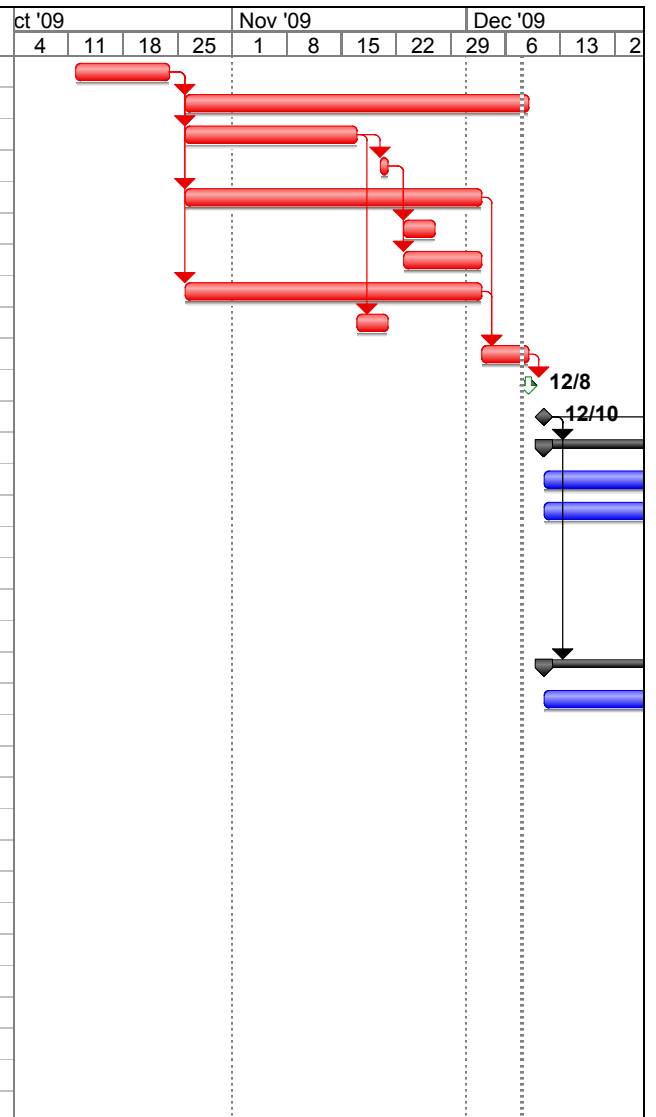

Project: Timeline2 Date: Tue 12/8/09	Task		Milestone		External Tasks	
	Split		Summary		External Milestone	
	Progress		Project Summary		Deadline	

	Jan '10				Feb '10				Mar '10				Apr '10				May '10				Jun '10				Jul '10				Aug '10					
20	27	3	10	17	24	31	7	14	21	28	7	14	21	28	4	11	18	25	2	9	16	23	30	6	13	20	27	4	11	18	25	1	8	15

0

Project: Timeline2 Date: Tue 12/8/09	Task		Milestone		External Tasks	
	Split		Summary		External Milestone	
	Progress		Project Summary		Deadline	

Sep '10					Oct '10					Nov '10					Dec '10					Jan '11					Feb '11					Mar '11					Apr '11				
22	29	5	12	19	26	3	10	17	24	31	7	14	21	28	5	12	19	26	2	9	16	23	30	6	13	20	27	6	13	20	27	3	10	17					

Project: Timeline2 Date: Tue 12/8/09	Task		Milestone		External Tasks	
	Split		Summary		External Milestone	
	Progress		Project Summary		Deadline	

	May '11					Jun '11				Jul '11				Aug '11				Sep '11				Oct '11				Nov '11				Dec '11				
24	1	8	15	22	29	5	12	19	26	3	10	17	24	31	7	14	21	28	4	11	18	25	2	9	16	23	30	6	13	20	27	4	11	18

Project: Timeline2 Date: Tue 12/8/09	Task		Milestone		External Tasks	
	Split		Summary		External Milestone	
	Progress		Project Summary		Deadline	